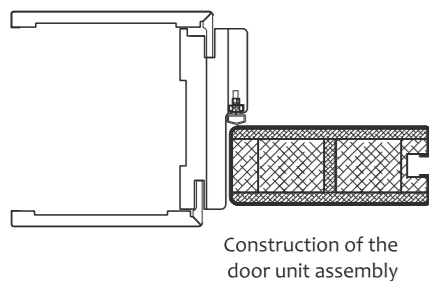

■ Moldings

Technical information

Leaf of the frame construction

Door panel

Laminated leaf/black glass Lacobel/mirror

Double-glazed glass «Lakobel» are absolutely opaque, they have a double float-glass, glued together using polyurethane glue PUR (Germany). This design is characterized by increased strength and moisture resistance, so doors with a similar double-glazed window can be placed in the children's room or in places with high traffic. At the same time, the glasses are light enough and do not weight the overall design of the doors.