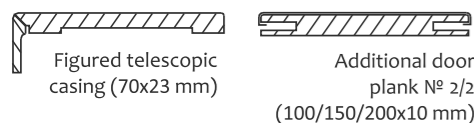

■ Moldings

Technical information

Leaf of the frame construction

Door panel

Laminated leaf/black glass Lacobel/mirror

Double-glazed glass «Lakobel» are absolutely opaque, they have a double float-glass, glued together using polyurethane glue PUR (Germany). This design is characterized by increased strength and moisture resistance, so doors with a similar double-glazed window can be placed in the children's room or in places with high traffic. At the same time, the glasses are light enough and do not weight the overall design of the doors.

Dimensions

Width 400/600/700/800/900 mm

Height 2000 mm

Thickness 36 mm

■ Decoration set

Velor chocolate

Velor gray

Velor white