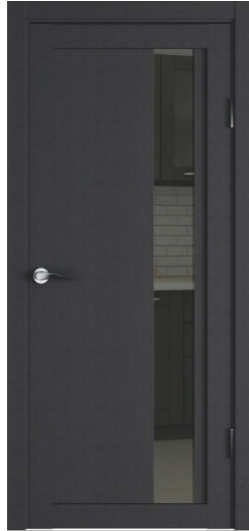

PDO 30004
Velor chocolate