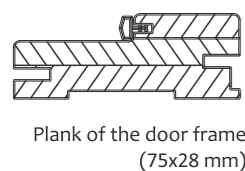

Elegance and brevity - the main characteristics of the new collection of interior doors UniLine.

The elegant sequence of alternating surfaces of imitation wood and glass lines creates an exquisite play of light and shadow. This product will be a highlight in the rooms of modern European or Scandinavian styles, which are characterized by light, thin and elegant details of structures from multi-layered trees, stones and glass.

■ Moldings